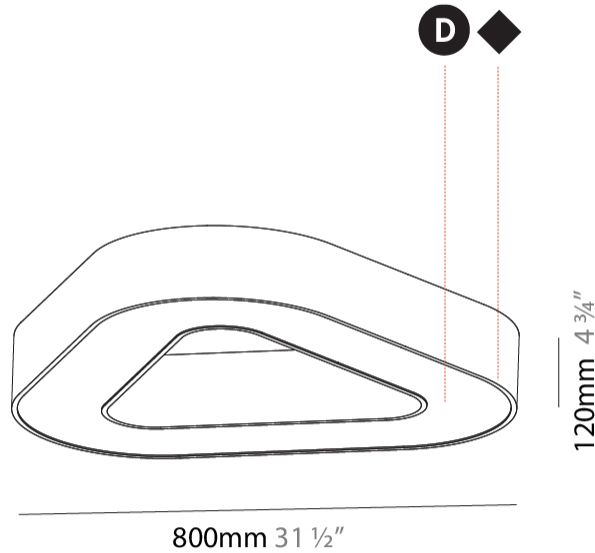

1. To build a product code in our configurator select the specify button on the base model # product page
2. To build a manual product code on this datasheet choose from the options listed below in blue font and add the suffix to the base model #

GENERAL

Series: Glorious
Subseries: Glorious Victory
Brand: Prolicht
Division: Architectural
Mounting Type: Surface
Mounting Location: Ceiling
Subcategory: Ambient

PHYSICAL

Shape: Abstract
Length (mm): 800
Length (in): 31 ½
Width (mm): 800
Width (in): 31 ½
Height (mm): 120
Height (in): 4 ¾
Light Distribution: Direct
Weight (kg): 7.67
Weight (lbs): 16.91
Diffuser: [PMMA - Opal or Micro-Prism](#)
Fixture Finish: [SSR / BKV / CWI / CRY / HAB / UFT / ITA / RUA / FTG / MYG / LOD / PUS / FRO / FUP / KIA / POP / BLS / SPG / MEY / GOH / GUM / CHC / COM / ABZ / JAG / OBR / MOS / ROR](#)
Fixture Material: Aluminum

ELECTRICAL

Lamp Type: LED (Zhaga Standard)
Input Wattage (W): 30
Total Output Wattage (W): 24 / 19.2 (3500K)
Dimming: [Non-Dimming / Phase Dimming (120Vac only) / 0-10V Dimming](#)
Driver Included: Yes
Driver Location: Integrated
Driver Type: Constant Current - 120 / 277Vac
Driver Class: Class 2
Input Voltage (V): 120 - 277
Constant Current (MA): 350 / 600 (3500K)

LED

[Color Temperature (°K): 3000 / 3500 / 4000](#)
Max. Delivered Lumen (lm): 2770 / 2862 / 2920
CRI: >80 CRI
Efficiency (%): 65
Lamp Life (hrs): 50000

OPTICAL

RATINGS AND CERTIFICATIONS

Certified By: Certified for North American Standards
IP rating: IP20