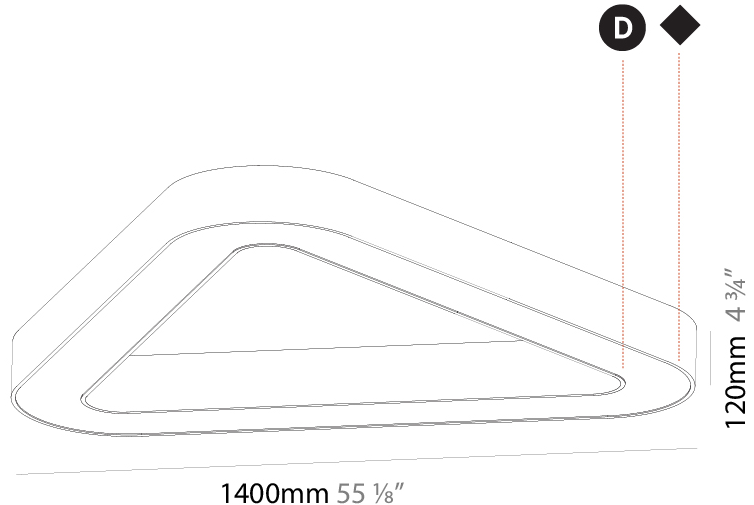

GENERAL

Series: Glorious
Subseries: Glorious Victory
Brand: Prolicht
Division: Architectural
Mounting Type: Surface
Mounting Location: Ceiling
Subcategory: Ambient

PHYSICAL

Shape: Abstract
Length (mm): 1400
Length (in): 55 1/8
Width (mm): 1400
Width (in): 55 1/8
Height (mm): 120
Height (in): 4 3/4
Light Distribution: Direct
Weight (kg): 15.2
Weight (lbs): 33.51
Diffuser: PMMA - Opal or Micro-Prism
Fixture Finish: SSR / BKV / CWI / CRY / HAB / UFT / ITA / RUA / FTG / MYG / LOD / PUS / FRO / FUP / KIA / POP / BLS / SPG / MEY / GOH / GUM / CHC / COM / ABZ / JAG / OBR / MOS / ROR
Fixture Material: Aluminum

ELECTRICAL

Lamp Type: LED (Zhaga Standard)
Input Wattage (W): 60
Total Output Wattage (W): 48 / 38.4 (3500K)
Dimming: Non-Dimming / Phase Dimming (120Vac only) / 0-10V Dimming
Driver Included: Yes
Driver Location: Integrated
Driver Type: Constant Current - 120 / 277Vac
Driver Class: Class 2
Input Voltage (V): 120 - 277
Constant Current (MA): 350 / 1200 (3500K)

LED

Color Temperature (°K): 3000 / 3500 / 4000
Max. Delivered Lumen (lm): 5540 / 5733 / 5850
CRI: >80 CRI
Efficiency (%): 65
Lamp Life (hrs): 50000

OPTICAL

RATINGS AND CERTIFICATIONS

Certified By: Certified for North American Standards
IP rating: IP20